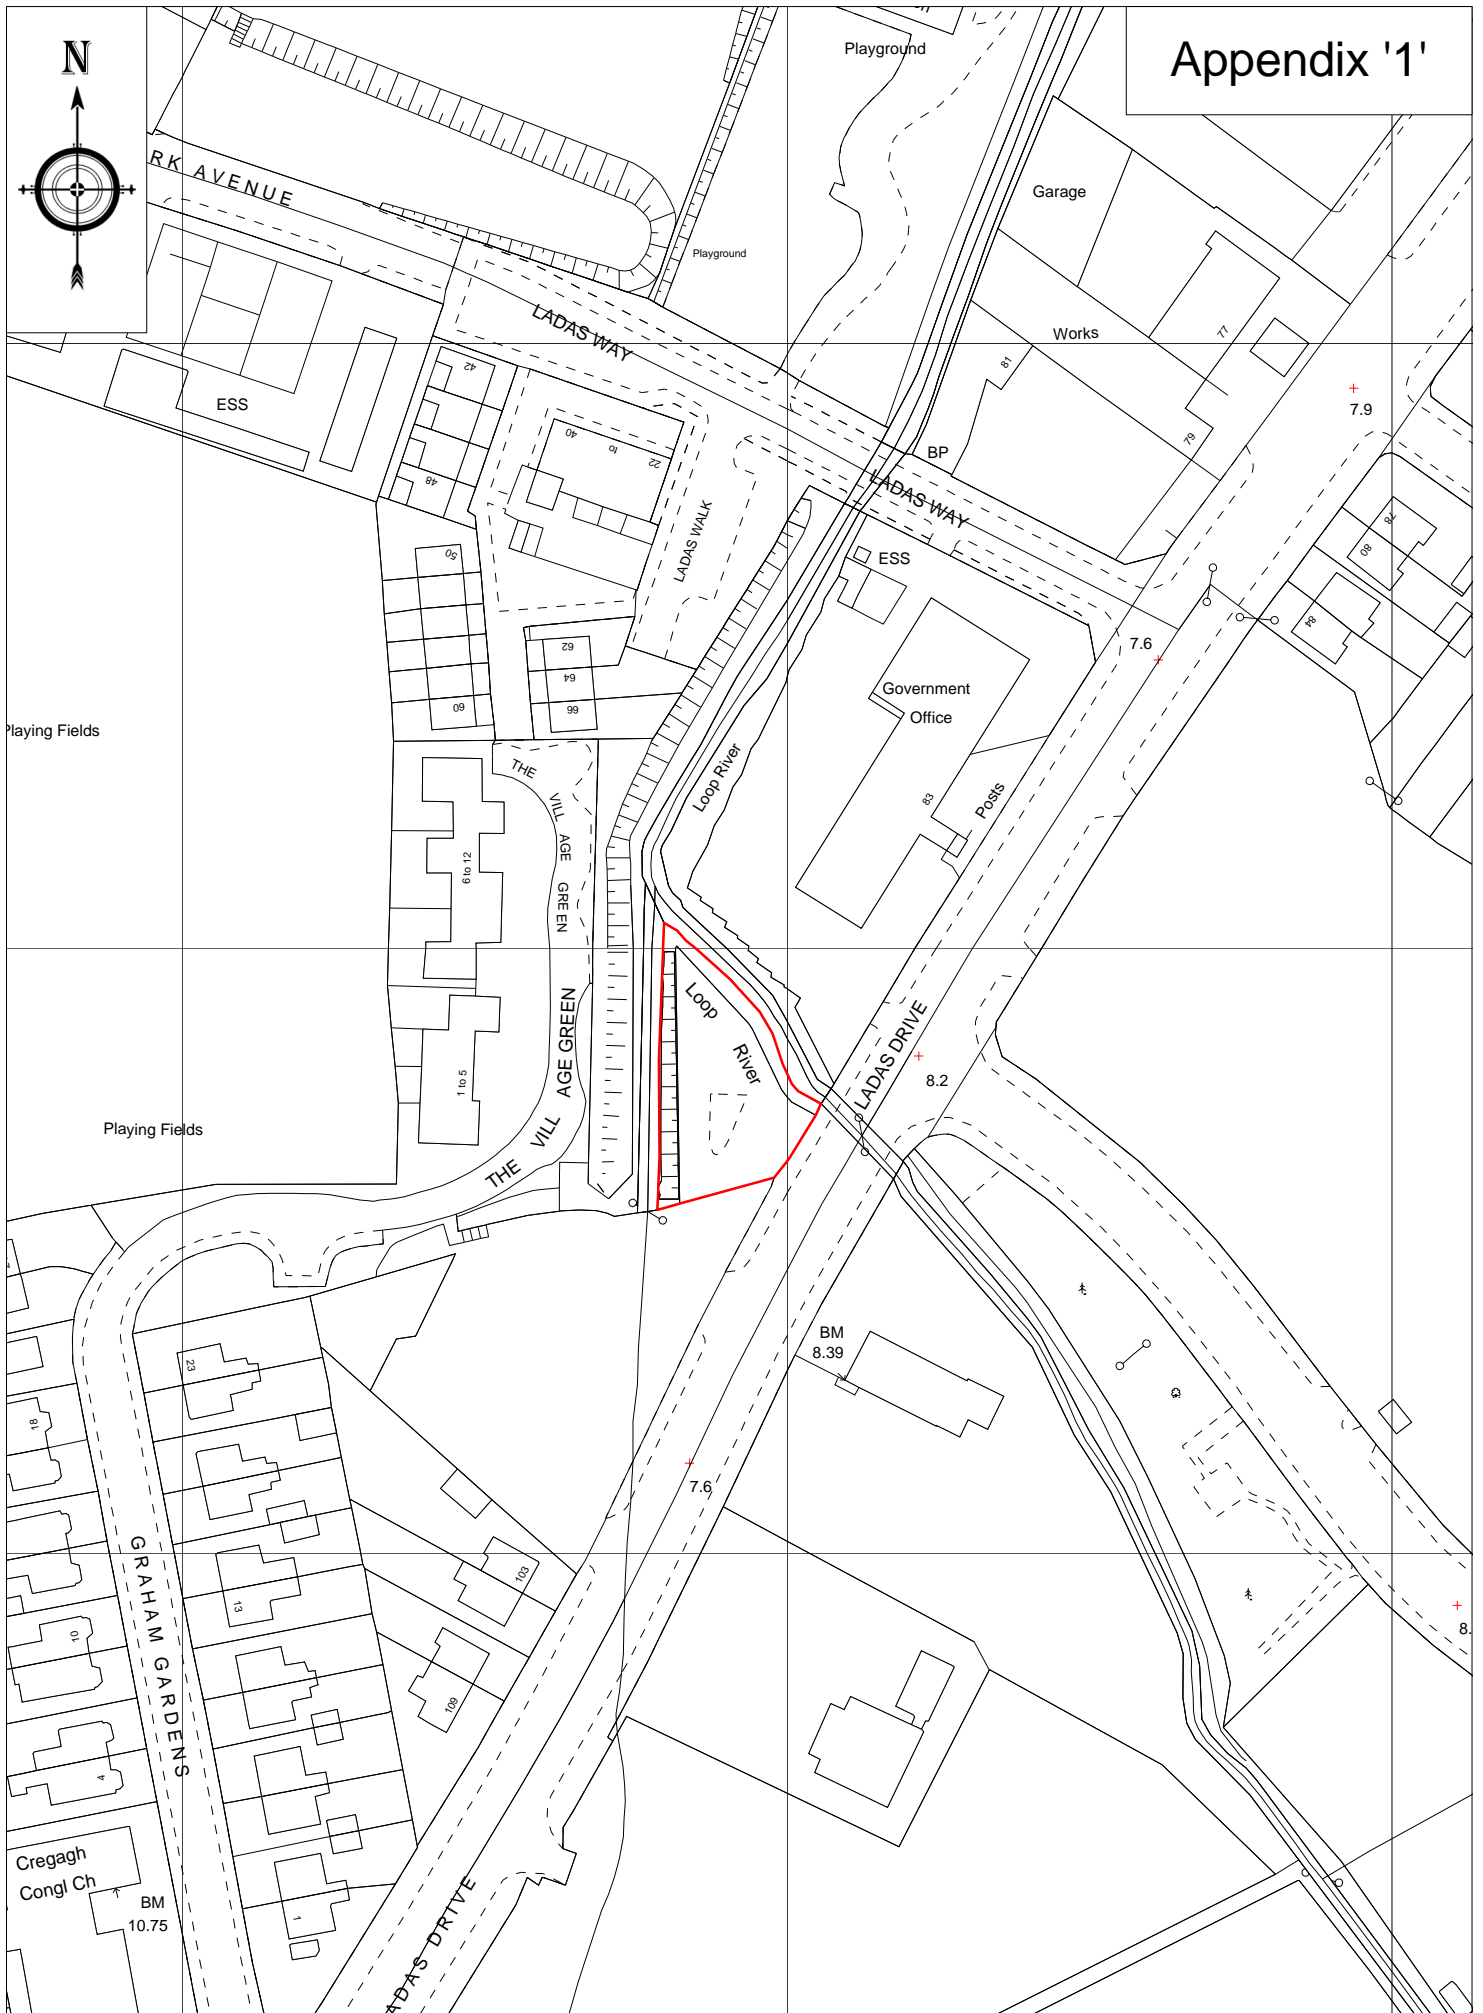

Appendix '1'

Scale 1:1250

Connswater Community Greenway - Plot 66b

Area 0.190 acres